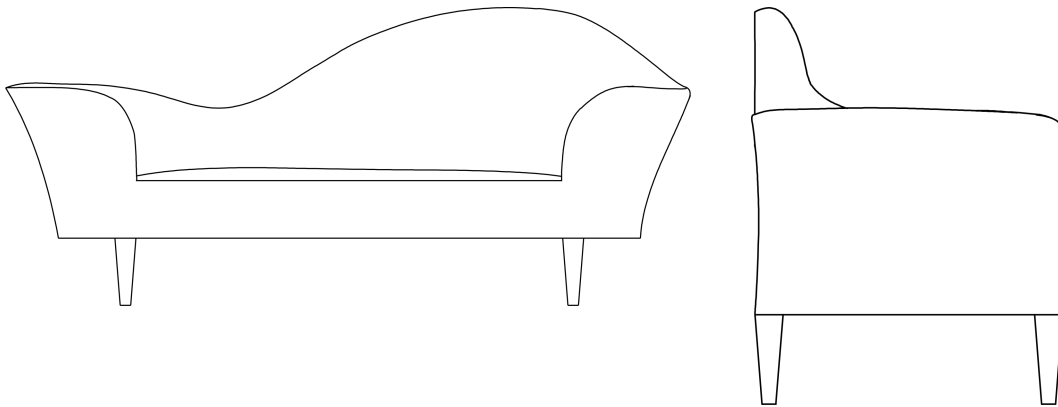

Grand Piano Sofa - Fully Upholstered, Right

BASE LEG FINISH AND MATERIAL

Black Stained Beech (Lacquered / Gloss 20-30) - Wood
Oak Semi Matt (Lacquered / Gloss 20-30) - Wood

SITTING HEIGHT

40 cm

SEAT WIDTH

144 cm

SEAT DEPTH

61 cm

SEAT HEIGHT

43 cm

BACK HEIGHT

52 cm

ARMREST HEIGHT

71 cm

ARMREST - DISTANCE BETWEEN

162 cm

BASE / LEG THICKNESS

Ø3-5,5 cm

FRAME WIDTH

143 cm

FRAME DEPTH

65 cm

TOTAL SEATING DIMENSIONS (DxWxH)

72x211x92 cm