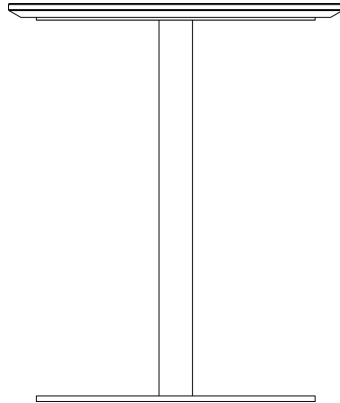

GUBI 1.0 Dining Table - Round, Ø60, Brass base

TABLE TOP FINISH AND MATERIAL

Black Marble (Nero Marquina) - Marble
Bottle Green (RAL 6012) - Glass
Brown Marble (Marrone Emperador) - Marble
Cherry Red (RAL 3007) - Glass
Granite Grey (RAL 7026) - Glass
Green Marble (Verde Guatemala) - Marble
Grey Marble (Grey Emperador) - Marble
Sand (RAL 1019) - Glass
White Marble (Bianco Carrara) - Marble
Graphite Black (RAL 9011) - Glass

TABLE TOP EDGE FINISH AND MATERIAL TABLES

Brass Edge on Glass Top (Brass brushed / Matt) - Metal

COLUMN LEG FINISH AND MATERIAL

Brass (Brass-plated / Semi-matt) - Metal

DIMENSION OF TABLE TOP

Ø60 cm

DIMENSION OF COLUMN LEG

6 cm

THICKNESS OF TABLE TOP

Marble: 2 cm Glass: 4 cm

TOTAL TABLE DIMENSIONS

Marble: Ø60x71,5 cm Glass: Ø60x74 cm